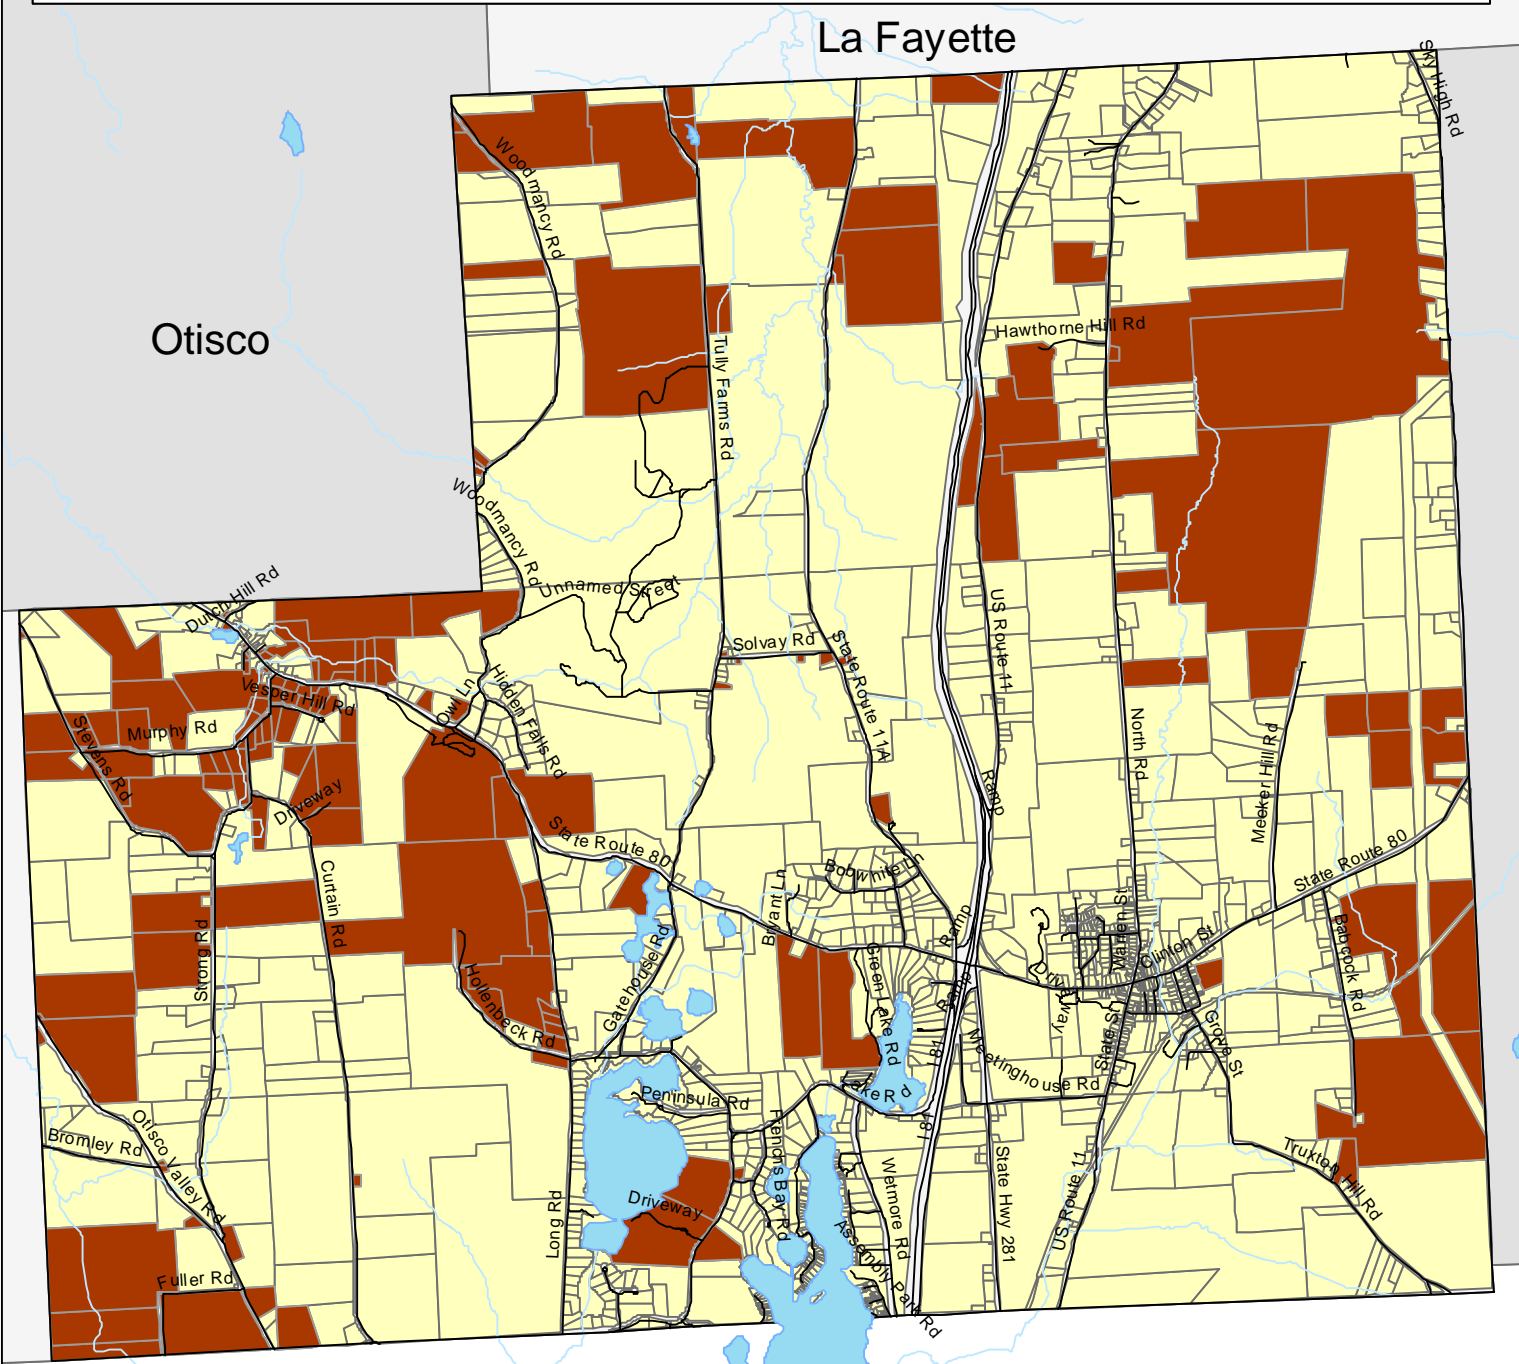

# Oil and Gas Leases Signed in the Town of Tully January 2001 - February 2010

Properties Where Hydrofracking or Associated Activities May Occur

	Streets
	Water Bodies
	Tax Parcels with Hydrofracking Leases
	Tully Tax Parcels

This map presents approximately 155 signed hydrofracking leases. Due to errors in leases and the county tax parcel file, it is possible that not every leased property was mapped. In addition, some leases filed at the County Clerk's Office may have been overlooked and some leases may not yet be on file.

February 2010  
Syracuse Community Geography  
Data collected by volunteers of NOON